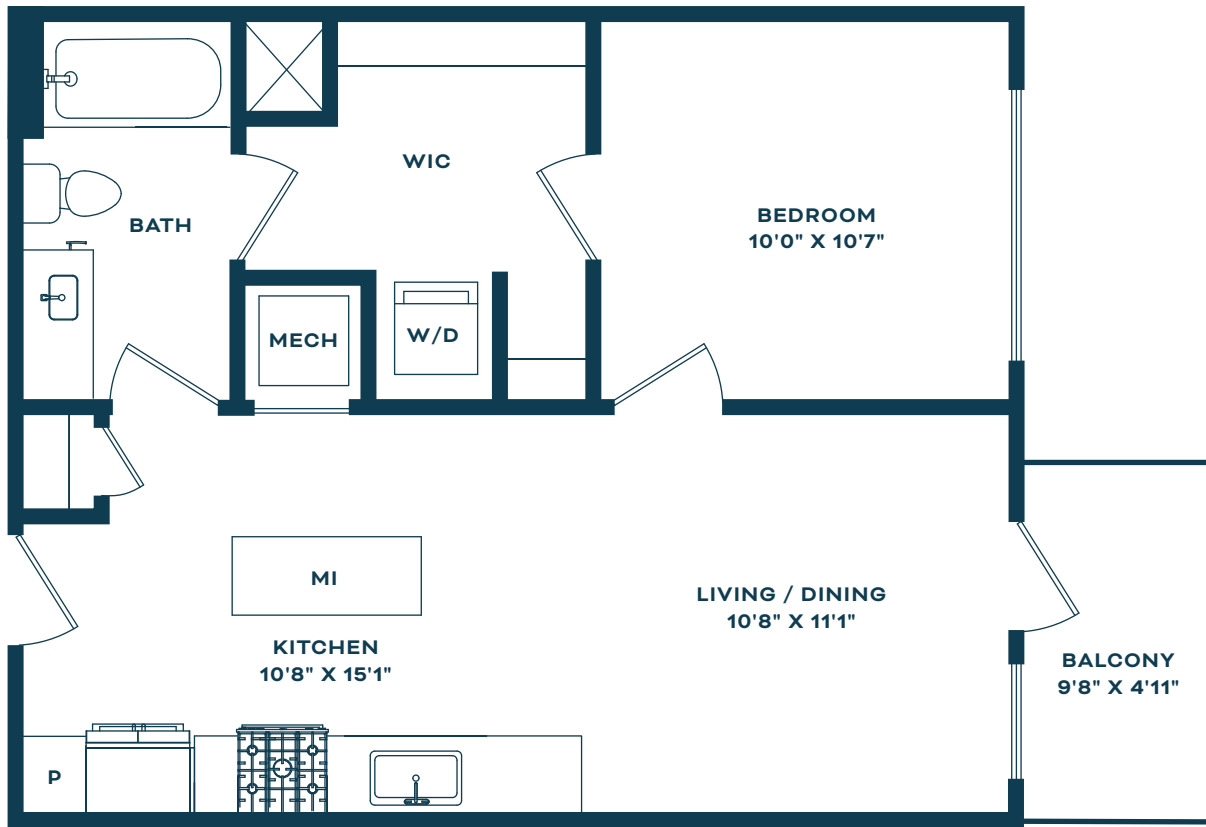

UNIT 204

1BR / 1BA

NOTES:

Floor plans are artist's renderings and accuracy cannot be guaranteed. All room dimensions and area calculations are approximations. Plans and specifications are subject to change without notice or obligation. This document is for illustrative purposes only and is not part of a legal contract. See our sales manager for specific details. ©2021 All rights reserved.

ELDER ST NW

GEORGIA AVE NW